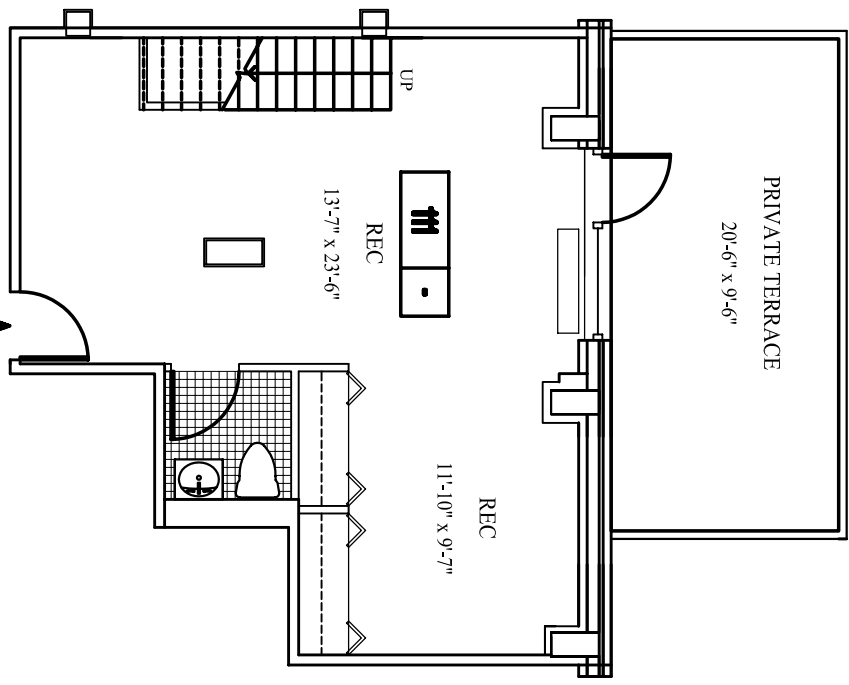

UNIT 111
321 WEST 64TH STREET, 1ST FL. (UPPER LEVEL)

UNIT 111
321 WEST 64TH STREET, CELLAR (LOWER LEVEL)

KEY PLAN